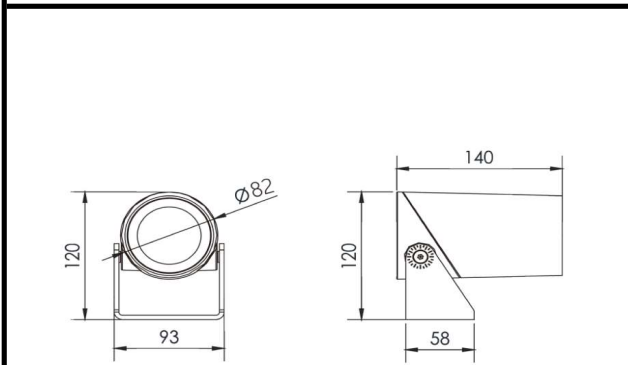

Sovitron Interior Pvt.Ltd.

Model Name	GOTHIC-1145U/DL-OSL-1145UE-1
Description	Flood light

Technical description	Image
-----------------------	-------

Dimension	Dia=82mm W=120mm H=140mm
Frame	Aluminium Die-cast
Color Tempertaure	3000K
Power	10W
Total Luminous Flux	900 lm
Efficacy	90 lm/W
IP rating	66
Beam angle	3,8,25,10X45 Degree
Color Rendering	≥80
Mounting	Surface
Optics	Lens & Clear Glass
Dimming	NON-Dimmable
Operating Voltage	220-240 VAC
Standard Lifetime	L70 minimum at 50,000 burning hours

Dimension diagram

Remarks:-

Address: Plot #7 Saroorpur-Nangla Industrial Area,Ballabgarh-Sohna Road,Faridabad-121005
Email: info@sovitron.com